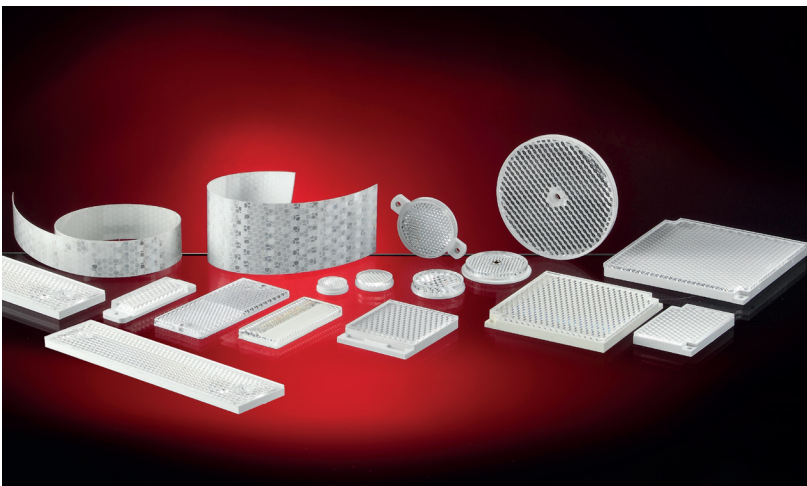

**MORE THAN SENSORS**

**CATARIFRANGENTI SERIE CT / REFLECTORS CT SERIES**

RELAZIONE DISTANZA CATARIFRANGENTE/FOTOCELLULA  
RELATIONSHIP BETWEEN REFLECTOR AND DISTANCE

LIMITI DI TEMPERATURA MAX.: -10 ÷ +60°C / MATERIALE: PMMA/ABS  
TEMPERATURE LIMITS: -10 ÷ +60°C / PLASTIC MATERIAL: PMMA/ABS