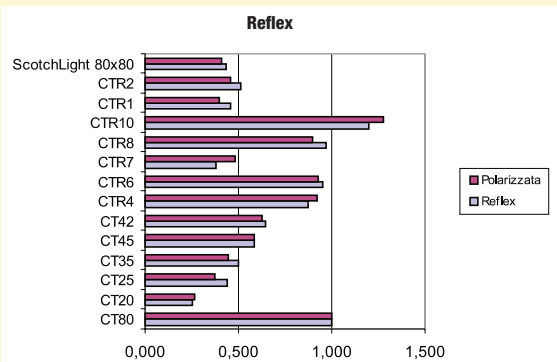

**MORE THAN SENSORS**

**CATARIFRANGENTI SERIE CT / REFLECTORS CT SERIES**

RELAZIONE DISTANZA CATARIFRANGENTE/FOTOCELLULA  
RELATIONSHIP BETWEEN REFLECTOR AND DISTANCE

LIMITI DI TEMPERATURA MAX.: -10 ÷ +60°C / MATERIALE: PMMA/ABS  
TEMPERATURE LIMITS: -10 ÷ +60°C / PLASTIC MATERIAL: PMMA/ABS

DIMENSIONI (mm) / DIMENSIONS (mm)

**CT20-RFL000001**

Spessore 5 mm  
Thickness 5 mm

**CT25-RFL000002**

Spessore 6 mm  
Thickness 6 mm

**CT35-RFL000003**

Spessore 6 mm  
Thickness 6 mm

**CT80-RFL000008**