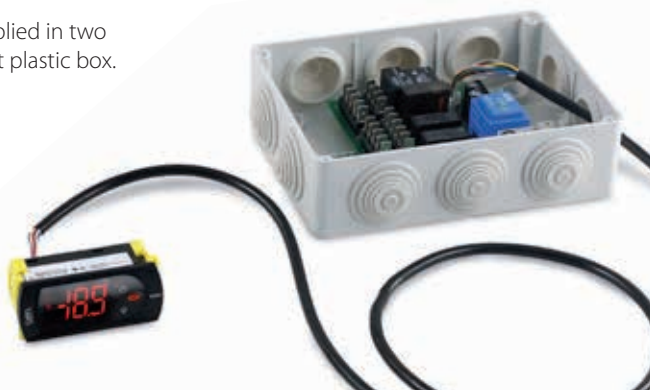

CAREL flexibility at your service

easy split shares many features and functions with the other easy series controllers.

Pleasant appearance, thanks to the larger display and innovative keypad. Configuration is made easy by 4 sets of parameters already loaded on the device; these can be selected from the keypad at any time, even when the controller is already operating on the refrigeration unit.

The power board is supplied in two versions, with or without plastic box.

The connectors already available on the power board allow direct connection to the loads, with just

one single point of access to phase, neutral and earth. The connection cable between the power board and the user interface can be ordered separately as an accessory and is available in different lengths, up to 5 m. The series of product codes available is completed by two different power supply versions, 115 VAC and 230 VAC, plus the clock option.

Code	Description
PJEZS8I050	easy split 230 Vac, 30 A, 16 A, red display, electrical panel
PJEZX8I050	easy split 230 Vac, 30 A, 16 A, 16 A, red display, WITH BOX
PJEZC8R050	easy split 230 Vac, 30 A, 2 HP, 16 A, 16 A, red display, RTC WITH BOX
PJEZC8I040	easy split 230 Vac, 30 A, 2 HP, 16 A, 16 A, red display, NO BOX
PJEZC8I050	easy split 230 Vac, 30 A, 2 HP, 16 A, 16 A, red display, WITH BOX
PJEZC8I140	easy split 115 Vac, 30 A, 2 HP, 16 A, 16 A, red display, NO BOX
PJEZC8R140	easy split 115 Vac, 30 A, 2 HP, 16 A, 16 A, red display, RTC NO BOX

PEOPZC1500	easy split 1.5 m connection cable
PEOPZC3000	easy split 3 m connection cable
PEOPZC5000	easy split 5 m connection cable