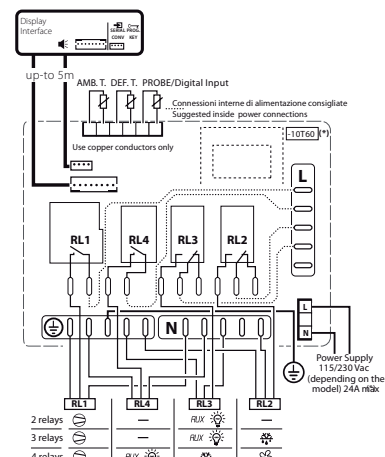

Connection diagram