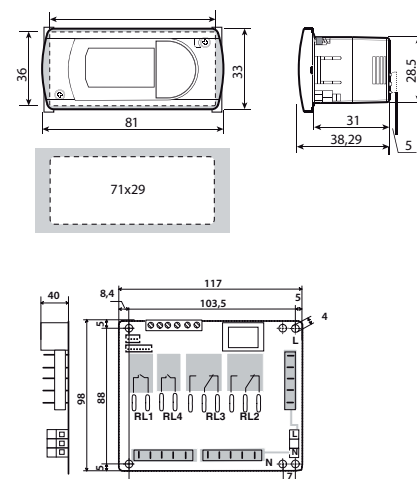

Dimensions in mm

Easy saving

Reduced energy consumption based on time bands.

Easy light

Direct light management with dedicated button.

Easy twin

Accurate management of tandem compressors.

Headquarters ITALY

CAREL INDUSTRIES HQs
Via dell'Industria, 11
35020 Brugine - Padova (Italy)
Tel. (+39) 0499 716611
Fax (+39) 0499 716600
carel@carel.com

Sales organization

CAREL Asia - www.carel.com
CAREL Australia - www.carel.com.au
CAREL China - www.carel-china.com
CAREL Deutschland - www.carel.de
CAREL France - www.carelfrence.fr
CAREL Iberica - www.carel.es
CAREL India - www.carel.in

Affiliates

CAREL HVAC/R Korea - www.carel.com
CAREL Russia - www.carelrussia.com
CAREL South Africa - www.carelcontrols.co.za
CAREL Sud America - www.carel.com.br
CAREL U.K. - www.careluk.co.uk
CAREL U.S.A. - www.carelusa.com

CAREL Czech & Slovakia - www.carel-cz.cz
CAREL Korea (for retail market) - www.carel.co.kr
CAREL Ireland - www.carel.com
CAREL Thailand - www.carel.co.th
CAREL Turkey - www.carel.com.tr