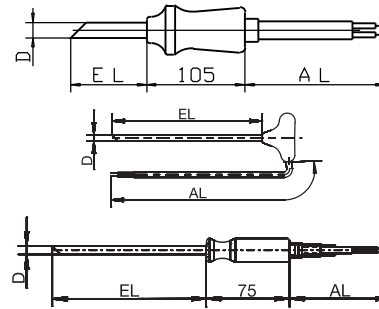

JUMO Process Control, Inc.
6733 Myers Road
East Syracuse, NY 13057, USA
Phone: 315-437-5866
1-800-554-5866
Fax: 315-437-5860
E-mail: info.us@jumo.net
Internet: www.jumousa.com

Order details: Insertion RTD temperature probe

(1) Basic type	
902350/43	Insertion RTD temperature probe with PPS plastic handle Ø 20 mm and PTFE cable
902350/83	Insertion RTD temperature probe with PEEK handle and PTFE cable
902350/84	Insertion RTD temperature probe with PEEK handle and PTFE cable
(2) Operating temperature in °C	
x	380 -50 to +200 °C
x x	386 -50 to +260 °C
(3) Measuring insert	
x x x	1001 1× Pt100 in 3-wire circuit
x x x	1003 1× Pt100 in 2-wire circuit
x x x	1011 1× Pt100 in 4-wire circuit
x x	2001 2× Pt100 in 3-wire circuit (not for silicone cables and protection tube diameter D = 4 mm)
x x x	2003 2× Pt100 in 2-wire circuit
(4) Tolerance class according to DIN EN 60751	
x x x	1 Class B (standard)
x x x	2 Class A
(5) Protection tube diameter D in mm	
x x x	4 Ø 4 mm
x	4.5 Ø 4.5 mm
(6) Insertion length EL in mm	
x x x	100 100 mm (standard)
x x x	150 150 mm
(7) Insertion tip	
x x x	2 Concentric
x x x	3 Oblique
(8) Connecting cable end	
x x x	11 Ferrules
x x x	80 Multi-pole plug connector (specify type in plain text)
(9) Connection cable length AL in mm (500 to 500000 mm)	
x x x	4000 4000 mm (standard)
x x x	... Specification in plain text (500 mm increments)
(10) Extra code	
x x x	000 Without
x x x	317 Shielded connecting cable

	(1)	(2)	(3)	(4)	(5)	(6)	(7)	(8)	(9)	(10)									
Order code	____	-	____	-	____	-	____	-	____	-	____	/	____						
Order example	902350/83	-	386	-	1001	-	1	-	4.5	-	100	-	2	-	03	-	4000	/	000