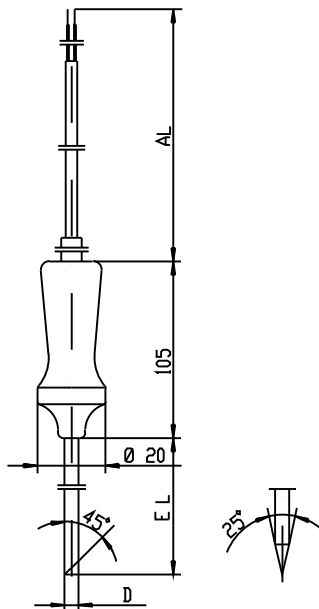

## Dimensions

Basic type 902350/22  
 Basic type 902350/23

Basic type 902350/33 Ø D1 = 12 mm  
 Basic type 902350/63 Ø D1 = 15 mm

Basic type 902350/37  
 Basic type 902350/38

Basic type 902350/43

Basic type 902350/83

**Order details: Insertion RTD temperature probe**

**(1) Basic type**

902350/22	Insertion RTD temperature probe with silicone handle Ø 10 mm and silicone cable
902350/23	Insertion RTD temperature probe with silicone handle Ø 10 mm and PTFE cable
902350/33	Insertion RTD temperature probe with PTFE handle, Ø D1 = 12 mm and PTFE cable
902350/63	Insertion RTD temperature probe with PTFE handle, Ø D1 = 15 mm and PTFE cable