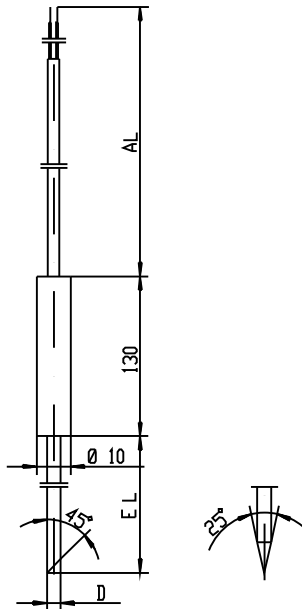

**Technical data**

Connection	Cable ends stripped bare; alternatively available with ferrules, plug-in sleeves, or multi-pole plug connectors
Connecting cable	Silicone, ambient temperature -50 to +180 °C PTFE, ambient temperature -50 to +260 °C Shielded connecting cable optionally available
Handle	PPS plastic handle, ambient temperature max. +200 °C Silicone handle, ambient temperature max. +200 °C PTFE handle, ambient temperature max. +260 °C FPM handle, ambient temperature max. +200 °C PEEK handle, ambient temperature max. +260 °C
Protection tube	Stainless steel 1.4571, Ø 4 mm, Ø 4.5 mm
Protection tube tip	Concentric Oblique
Measuring insert	Pt100 temperature sensor, DIN EN 60751, class B, 2-wire circuit
Protection type	IP67

## Dimensions

Basic type 902350/22  
 Basic type 902350/23

Basic type 902350/33 Ø D1 = 12 mm  
 Basic type 902350/63 Ø D1 = 15 mm

Basic type 902350/37  
 Basic type 902350/38

Basic type 902350/43

Basic type 902350/83