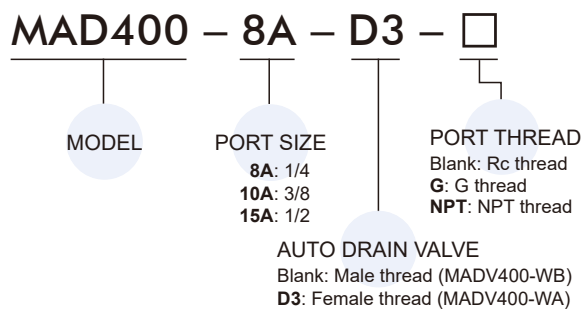

## AUTO DRAINER

### Specification

Model	MAD400		
Bore No.	8A	10A	15A
Port size	1/4	3/8	1/2
Medium	Air		
Operating pressure range (*)	0.15~1 MPa		
Proof pressure	1.5 MPa		
Ambient temperature	- 5~+60°C (No freezing)		
Weight	480 g		

### Order example

**MAD400-D3**  
Female thread (MADV400-WA)

**MAD400**  
Male thread (MADV400-WB)