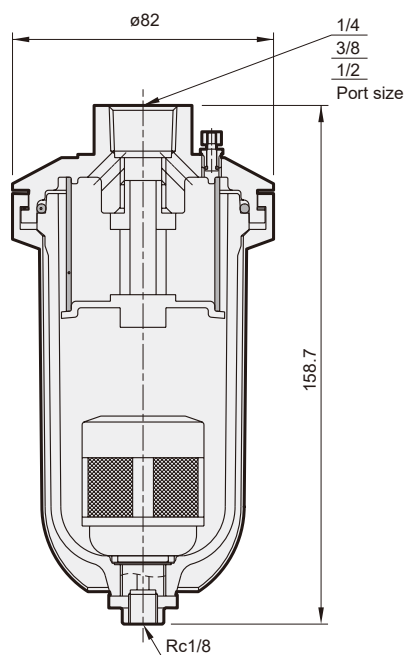

### Specification

Model	MAD400		
Bore No.	8A	10A	15A
Port size	1/4	3/8	1/2
Medium	Air		
Operating pressure range (*)	0.15~1 MPa		
Proof pressure	1.5 MPa		
Ambient temperature	- 5~+60°C (No freezing)		
Weight	480 g		

### Order example

**MAD400-D3**  
Female thread (MADV400-WA)

**MAD400**  
Male thread (MADV400-WB)